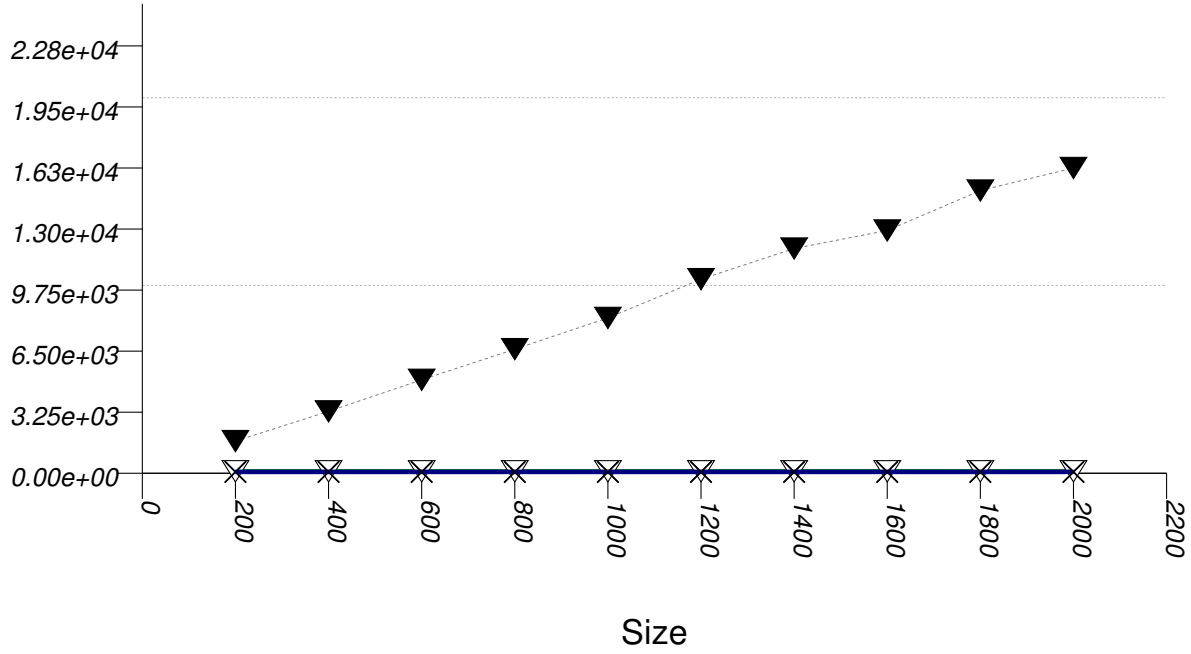

Memory (bytes)

- ▼ n_hash_set_ncah
- ▽ cc_hash_mod_prime_nea_lc_1div8_1div1_nsth_set
- × cc_hash_mask_exp_nea_lc_1div8_1div2_nsth_set
- × gp_hash_mask_linp_exp_nea_lc_1div8_1div2_nsth_set